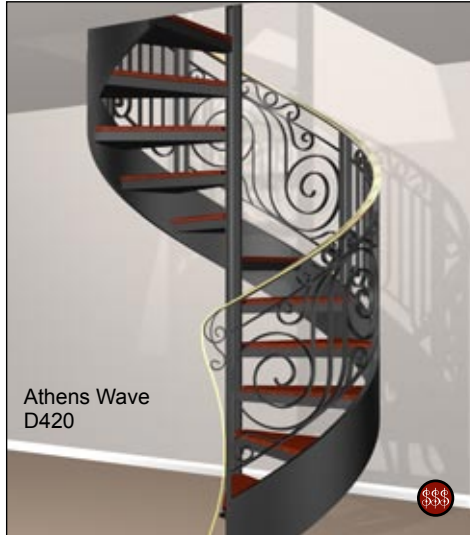

Heritage Lace
D433

CUSTOM IRON SPIRAL STAIRS

Beautiful metal spiral stairs custom made for you. All stairs are designed to your specifications and completely assembled at the factory with a custom-formed handrail, then “knocked down” (KD) for easy re-assembly at the job site. Stair models are available with a variety of handrail materials, but never plastic tubing. **All stair models are customizable by selecting alternate stair balusters, panels, or handrails.** Please inquire.

Backed by a solid warranty, each custom spiral stair is an example of expert engineering and meticulous metal craftsmanship. Made in the U.S.A.

Athens Wave
D420