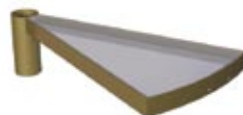

Painted Cap

Hardwood Cap

Basket Finial

Painted Finial

Brass Finial

Chrome Finial

OPTIONS

Spiral stair models include as standard: platform rail, carpet grade tread and platform covers, painted center column cap, and finish in powder coat of Black Satin or Black Flat, or liquid paint finish in Black Primer. Choose from over 30 finish colors and 12 tread or platform cover options, including hardwood in 9 different species.

Most stair models can be fabricated for exterior installations using aluminum, stainless steel, or galvanized steel. **We recommend aluminum for exterior applications.** Please inquire.

TREAD OPTIONS

Frame only

Carpet grade

Red Oak Edge

Hardwood

Cedar Deck

Pan

Checkerplate

Radial Grate

Glass Block

Laminated Glass

Laser

Smooth

PAINT COLORS

In addition to black included as standard, many finish options are available: durable and beautiful powder coatings; classic liquid paints; and unique specialty finishes. Please see our Finishes Brochure for information on all of our finish color options.